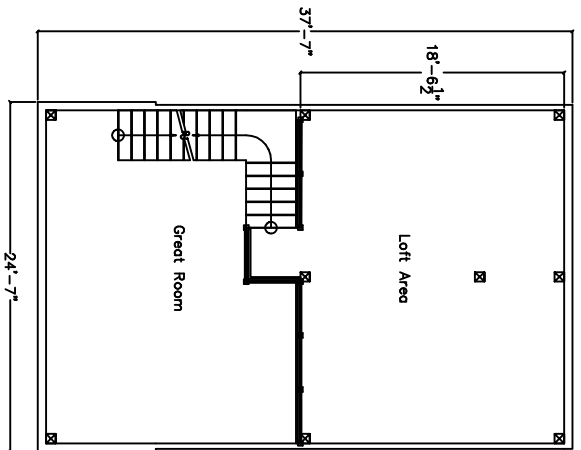

Basic floorplan for post placement

Basic floorplan for post placement

Yellow Jacket
 Frame Style: Story and a Half Cape with Wings
 Additions: Hammerbeam Bent in Greatroom
 First Floor: 2091
 Loft: 430
 Total Timberframe: 2521