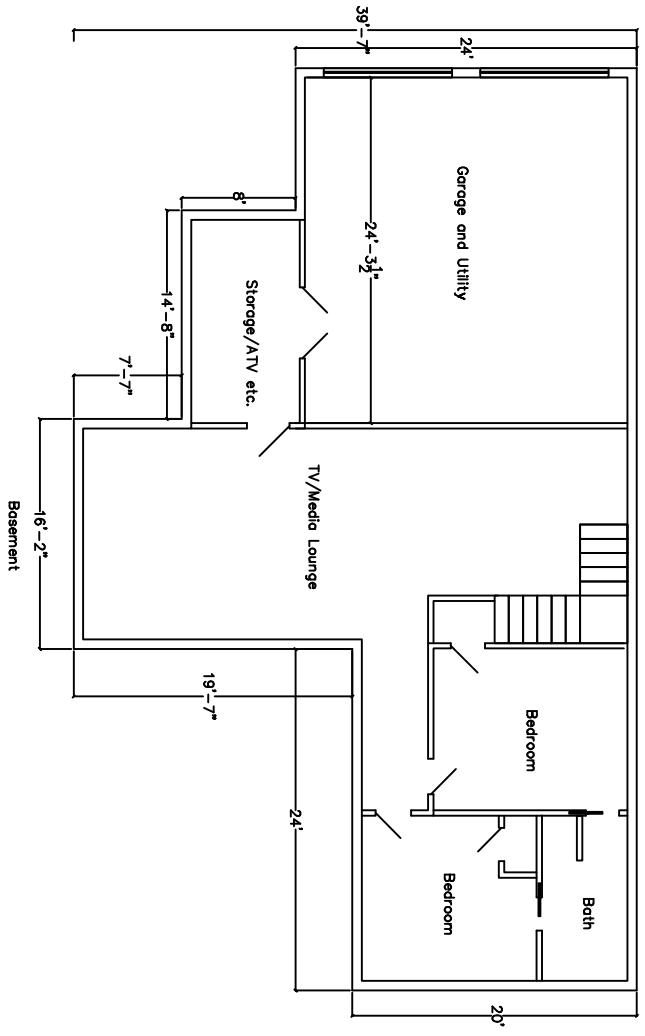

South Elevation

North Elevation

Purgatory
 Frame Style: Story and a Half Cape
 Additions: Multiple Hammerbeams, Gable Dormers, Timberframed Entry
 Walk-out Basement: 1873
 First Floor: 1901
 Loft: 478
 Entry: 55
 Total Timberframe: 2434
 Total Overall: 4307